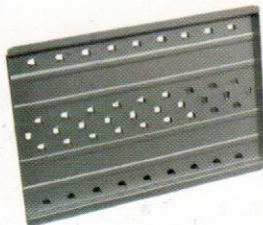

YSI-165 Yorco Block Cabinet

For Keeping Blocks embedded in embedding rings/Disposable Cassettes. CRC duly powder coated tray are suitably designed to keep the blocks one after the other in rows for easy & quick storage and removal with individual ring no showing on top. Each tray will accommodate Block in rows sliding smoothly in place and can be taken out easily

Available in following capacities :

- 2000 blocks
- 5000 blocks
- 10000 blocks
- 20000 blocks

YSI-166 Yorco Slide Rack

Slide rack to keep Slides in vertical position before and after mounting. Made of Anodized Aluminium.

YSI-167 Yorco Slide Carrying Tray

These are made of anodized aluminium for keeping twenty Slides of size 75mm × 25 mm in flat position.